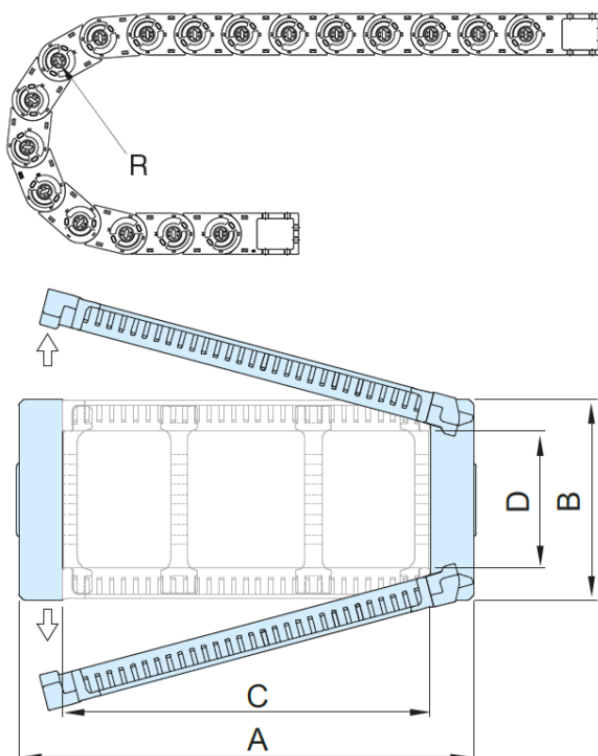

Article number: 18ST072N075R072

Description: ST Shift cable chain, ST072N.75Radius 72 - Hoved nr. (1LK)
Type ST 072N.75.R072

Measures

A = 107

B = 66

C = 75

D = 45

I = 72

R = 072